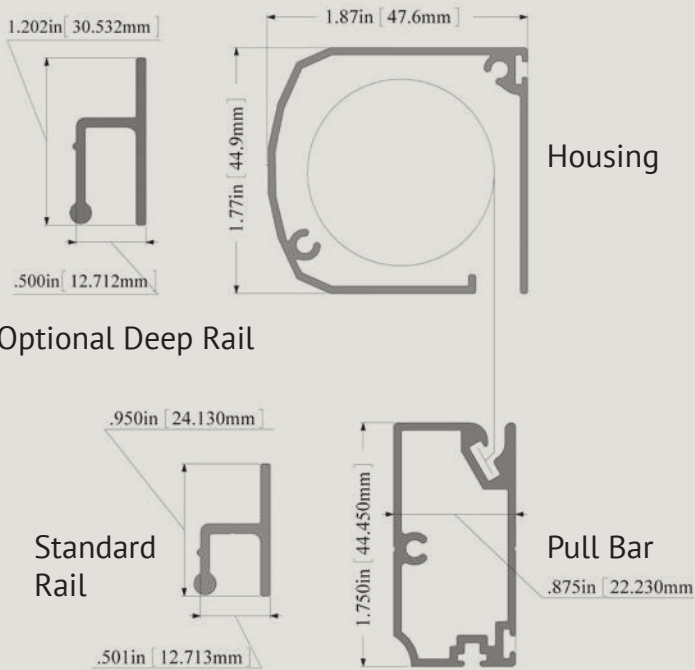

Technical Profiles

StowAway™ retractable screen doors retract horizontally to provide protection and natural ventilation. A retractable screen eliminates the need for a swinging screen door and rolls up neatly out of sight in a protective housing when not in use.

Contact Us